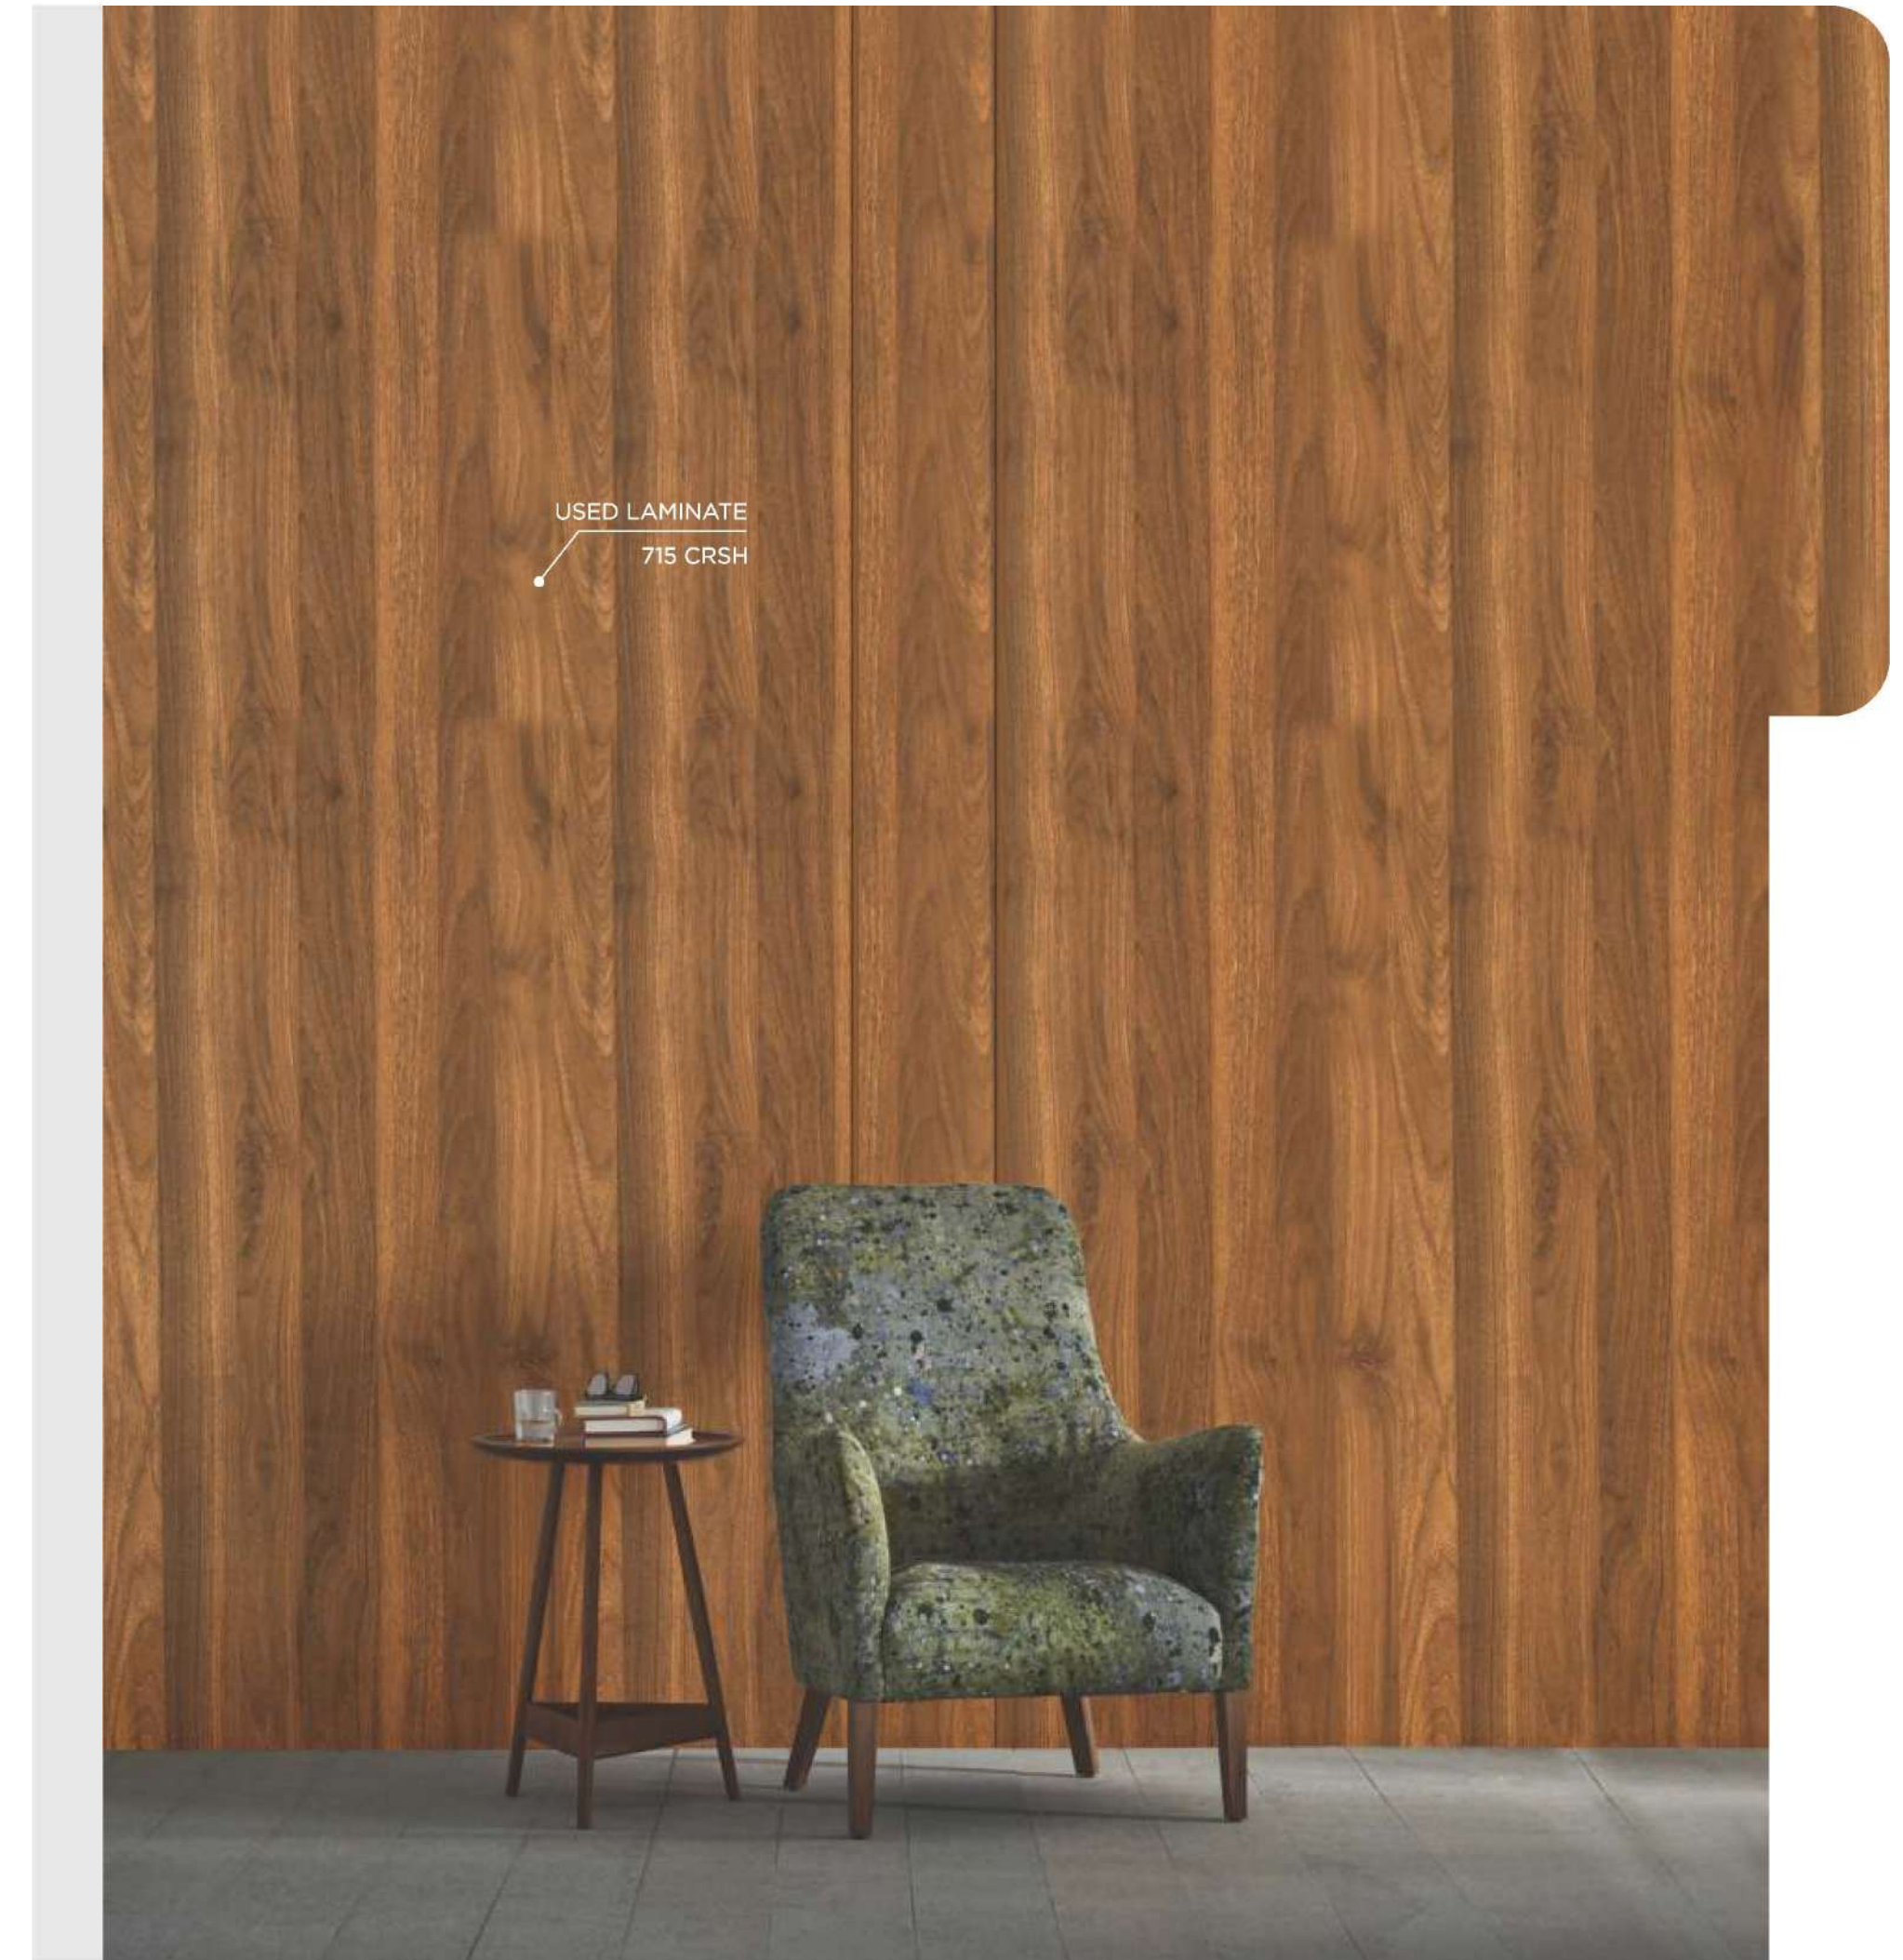

NEW

77798 CRSH | SMOKED ASH >>> Y

NEW

77796 CRSH | ROSE WALNUT >>> U NEW

77715 CRSH | CLASSIC WALNUT >>> U NEW

77102 CRSH
FROSTY WHITE
 NEW

77784 VSMO | BURMA TEAK >>> U NEW

77789 VSMO | TRUE TEAK >>> U NEW