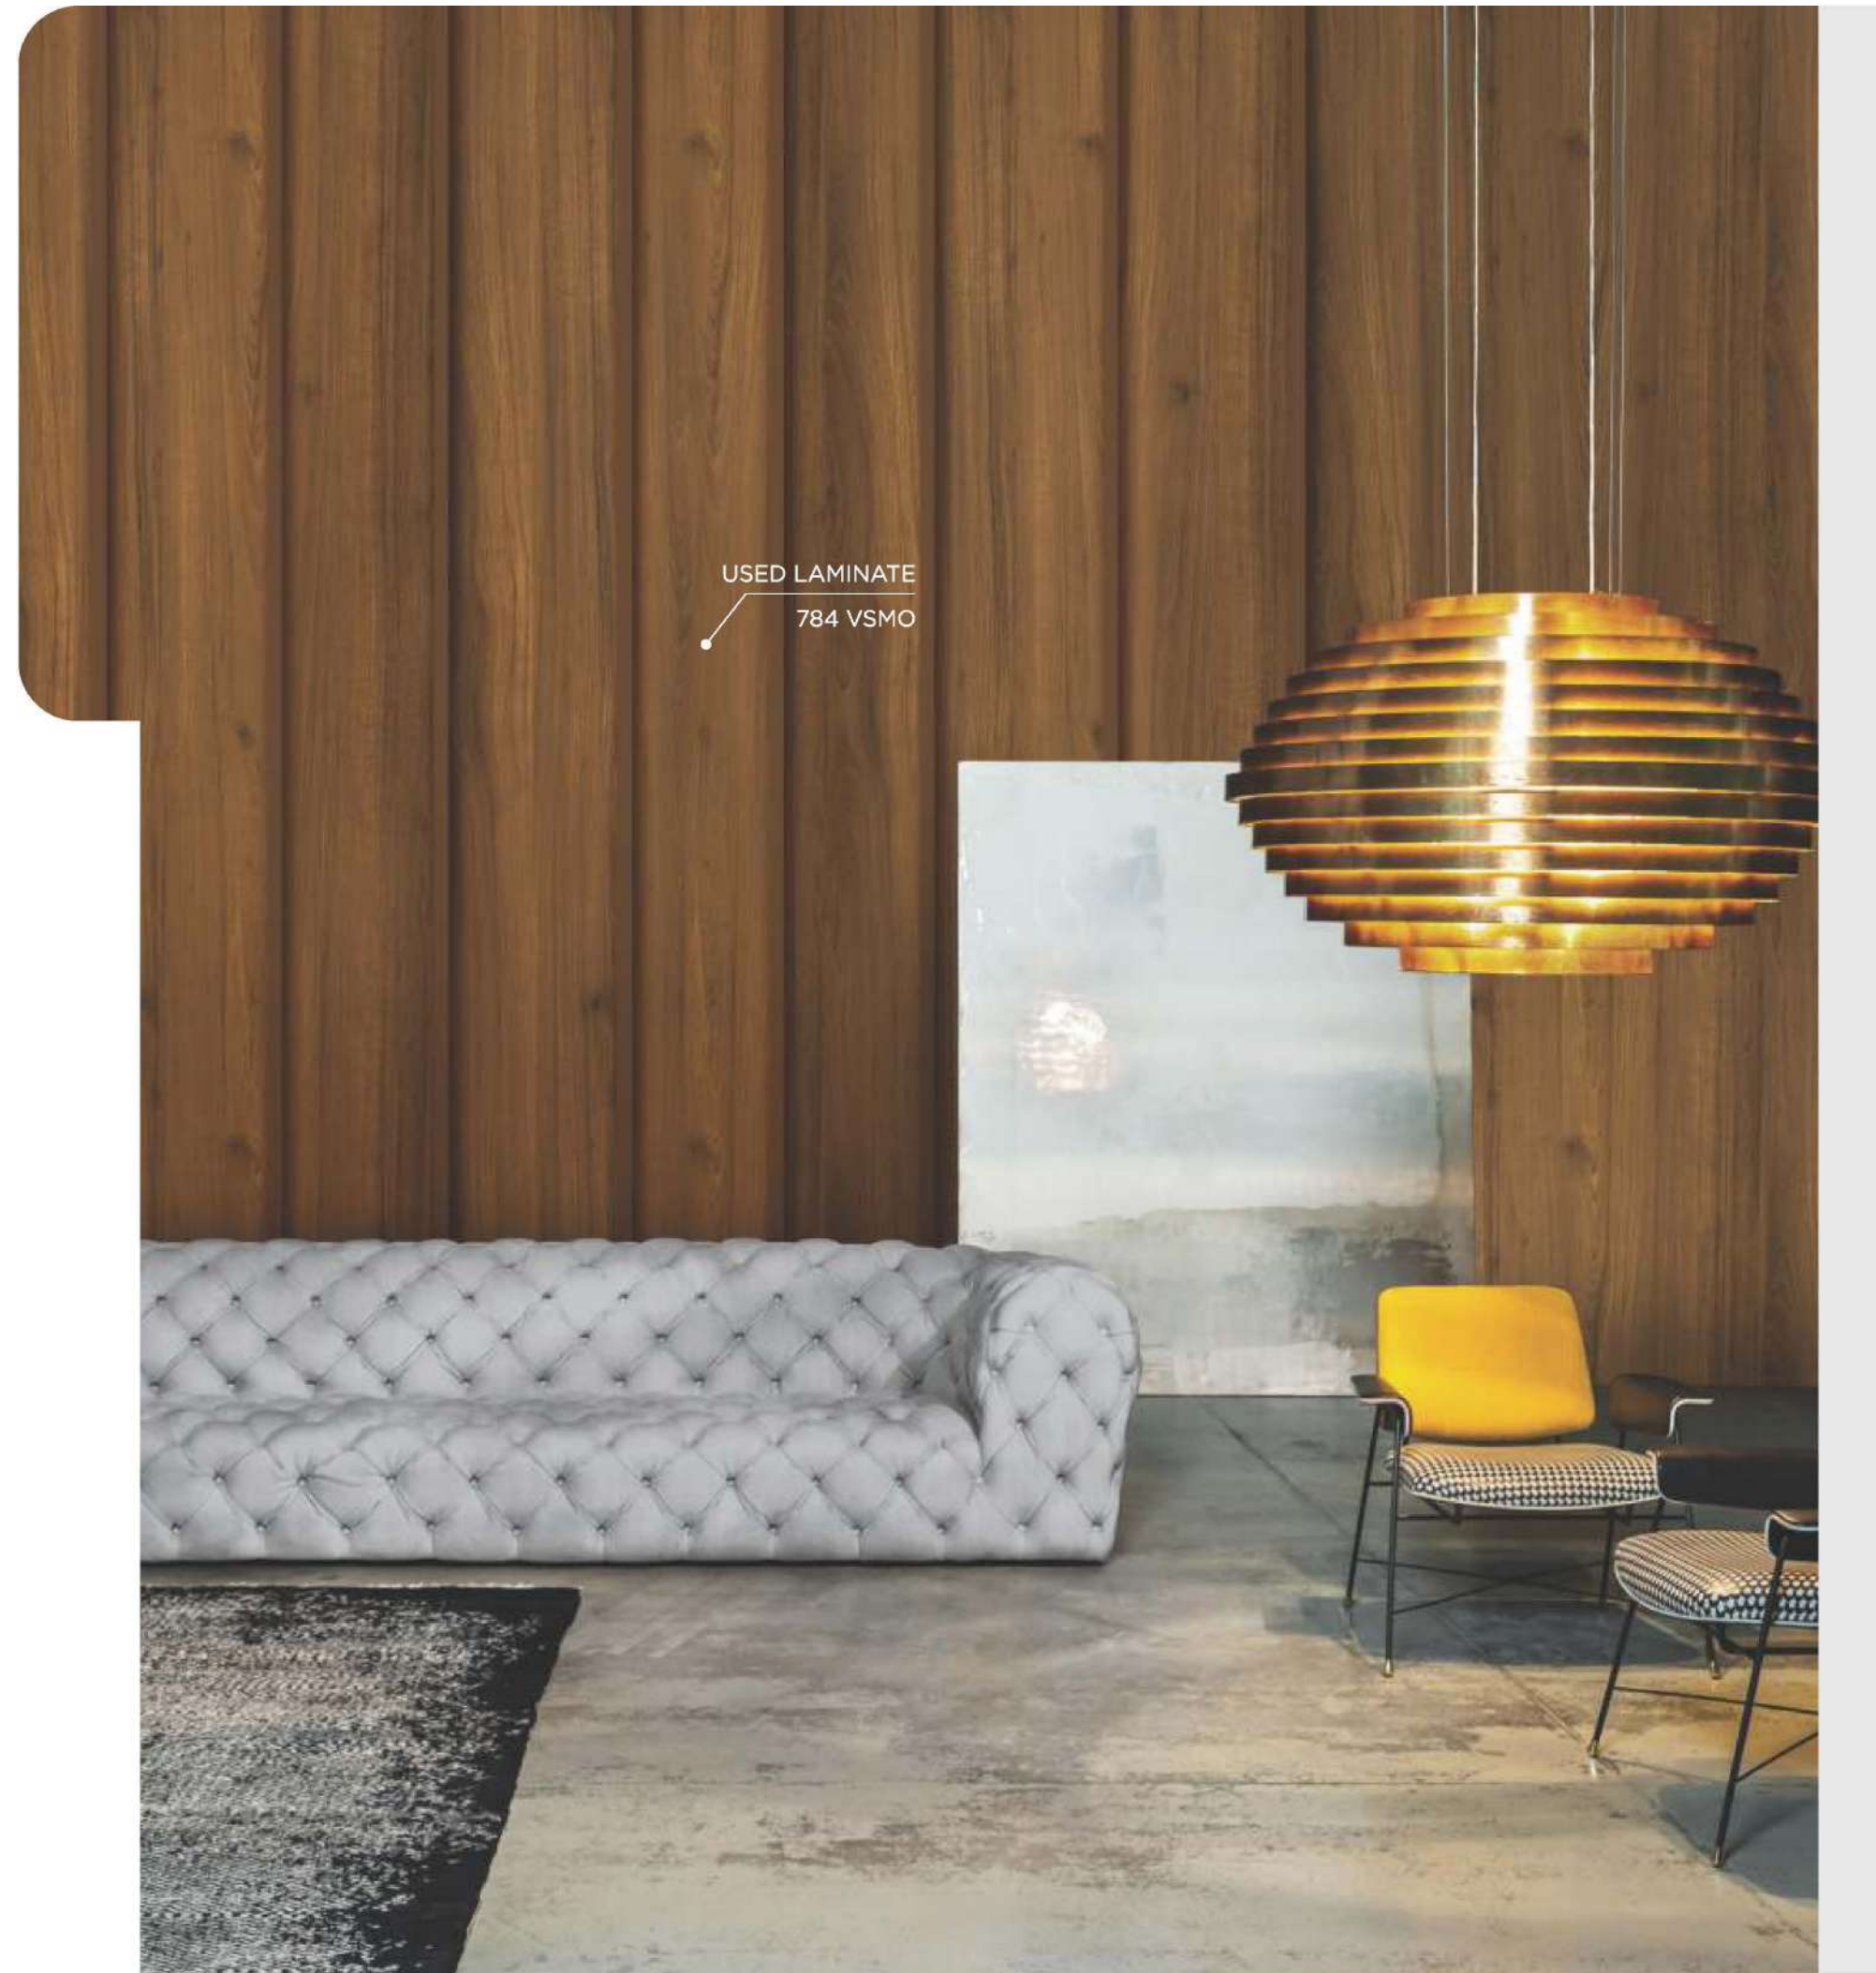

NEW

77798 CRSH | SMOKED ASH >>> Y

NEW

77796 CRSH | ROSE WALNUT >>> U NEW

77715 CRSH | CLASSIC WALNUT >>> U NEW

77102 CRSH
FROSTY WHITE
 NEW

77784 VSMO | BURMA TEAK >>> U NEW

77789 VSMO | TRUE TEAK >>> U NEW