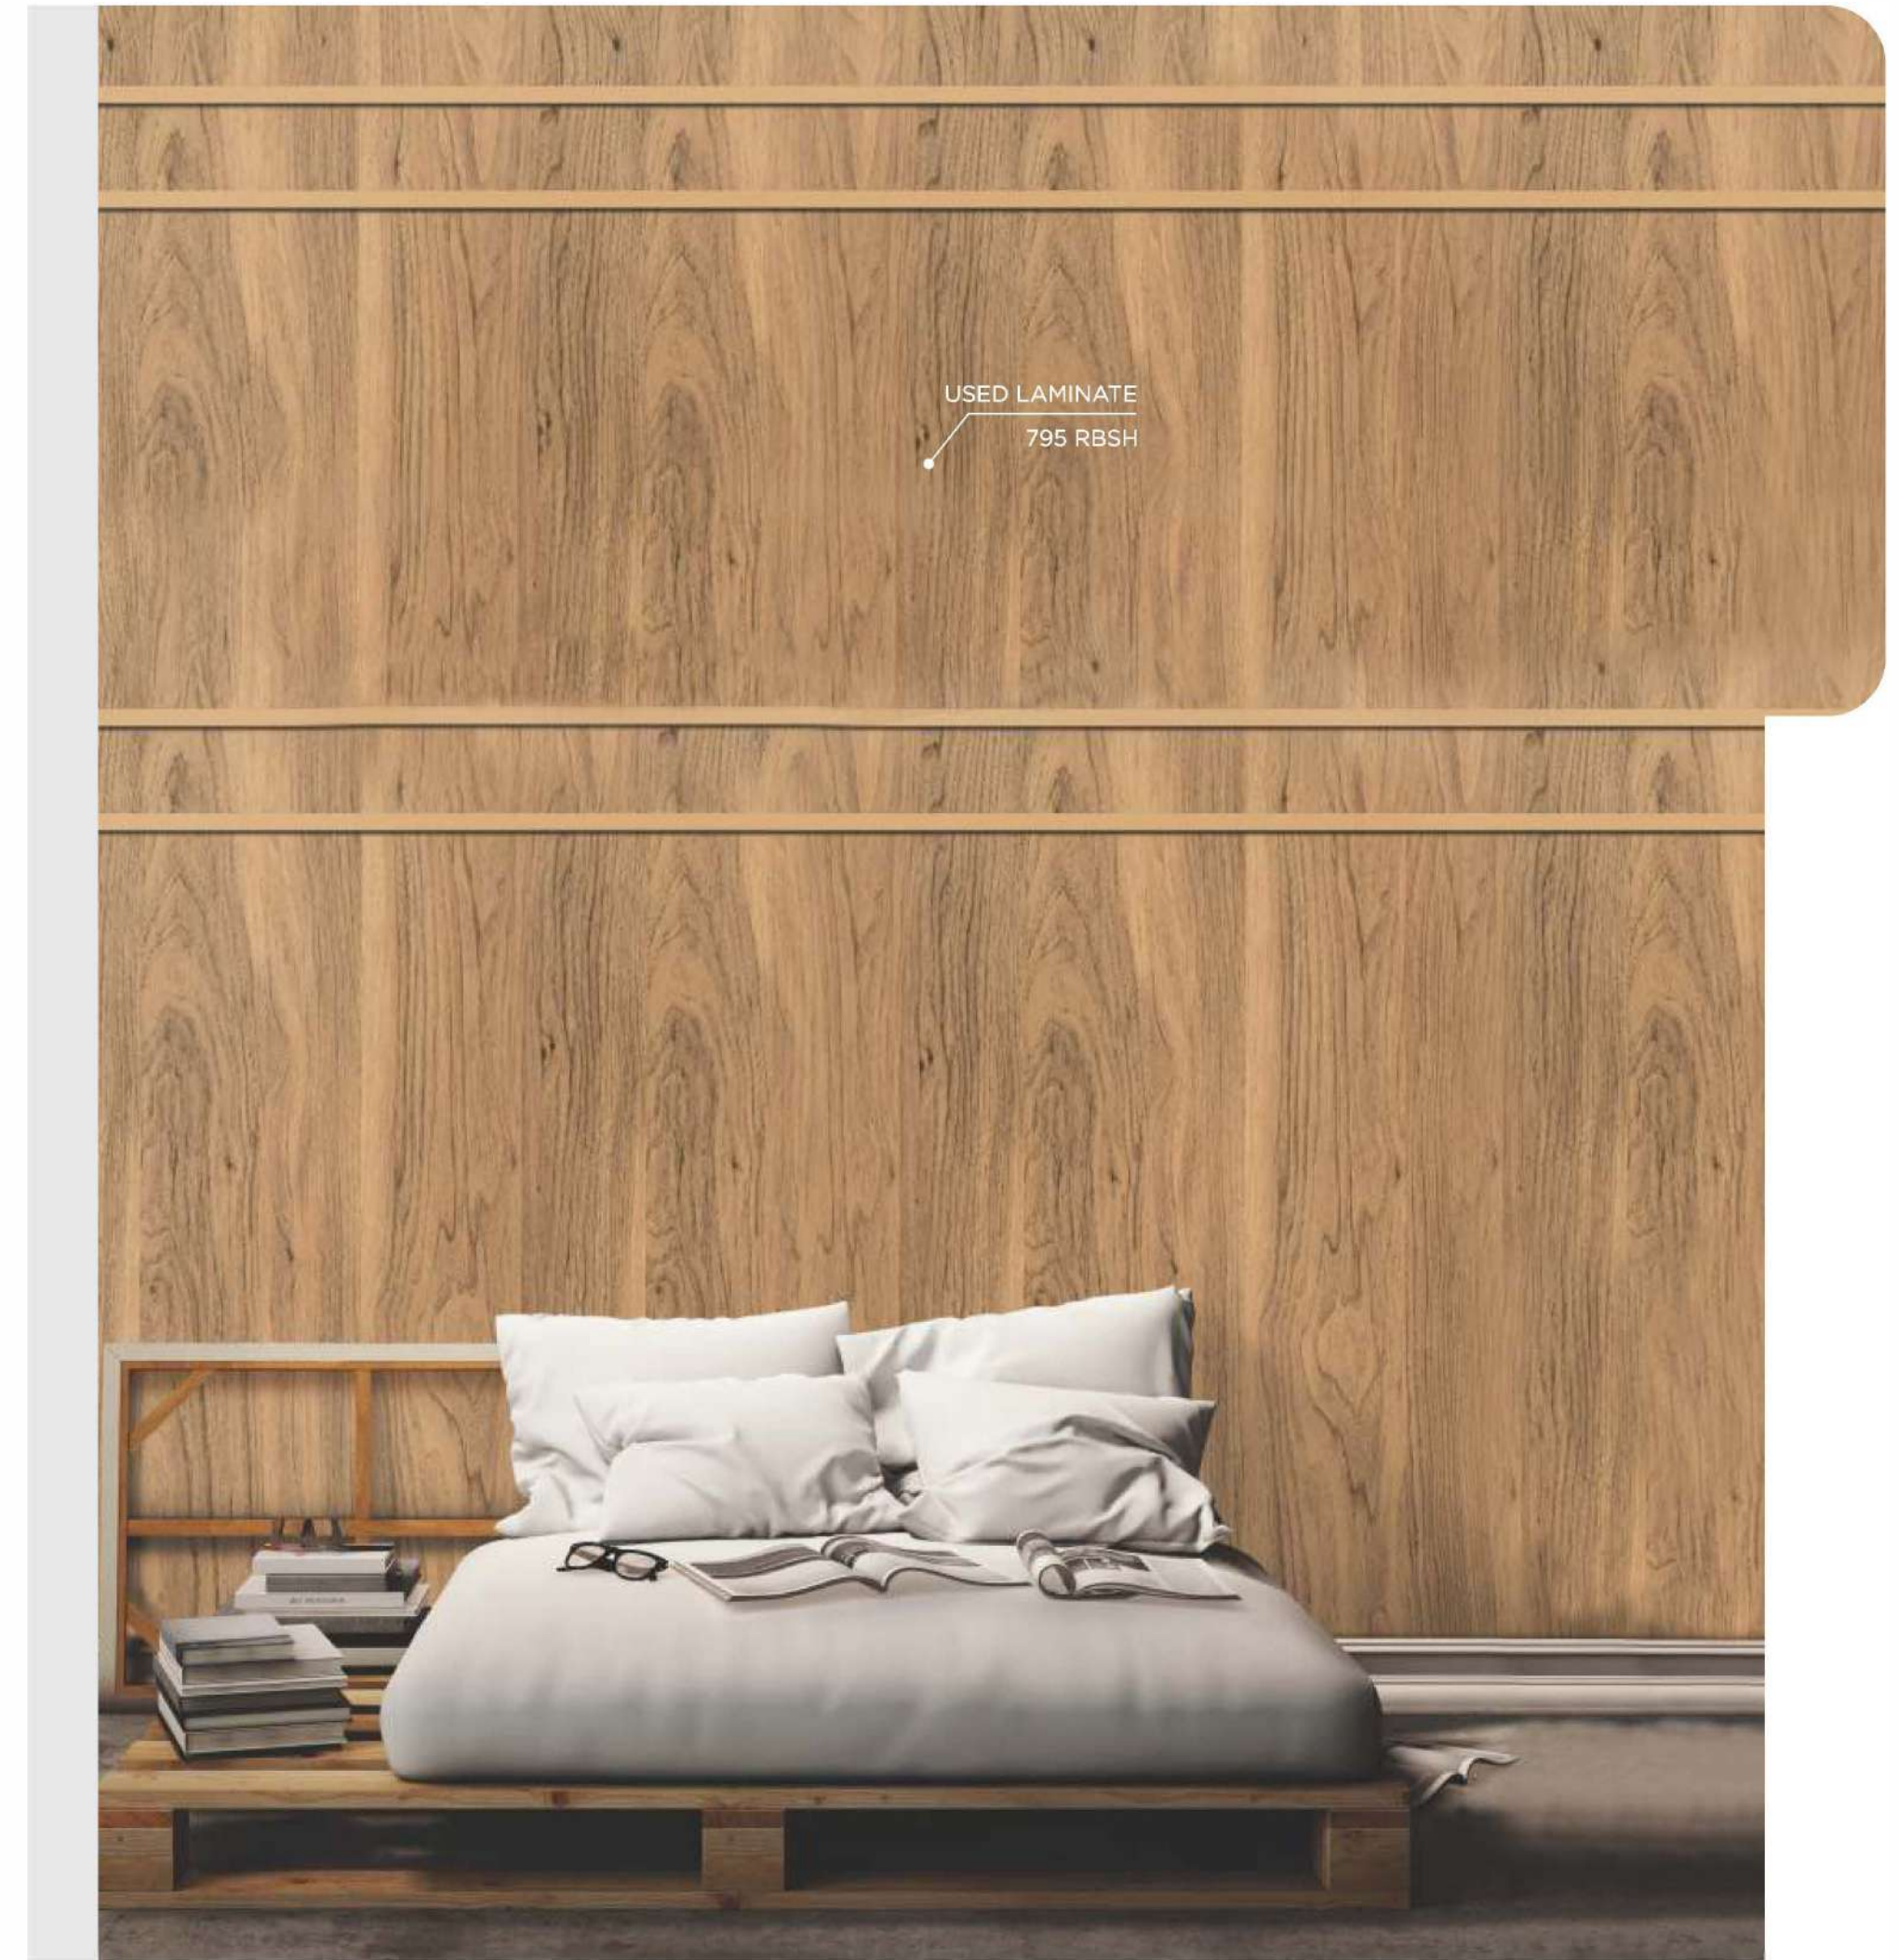

NEW

77102 RBSh
FROSTY
WHITE >>>
NEW

77787 RBSh | TAUPE WOOD >>> Z

NEW

77696 TX | BROWN LINEN >>>

77684 VNR | WIDE OAK SMOKED >>>

77687 VNR | WIDE OAK NATURAL >>>

77785 RBSH | QUARTER CUT TEAK » Z