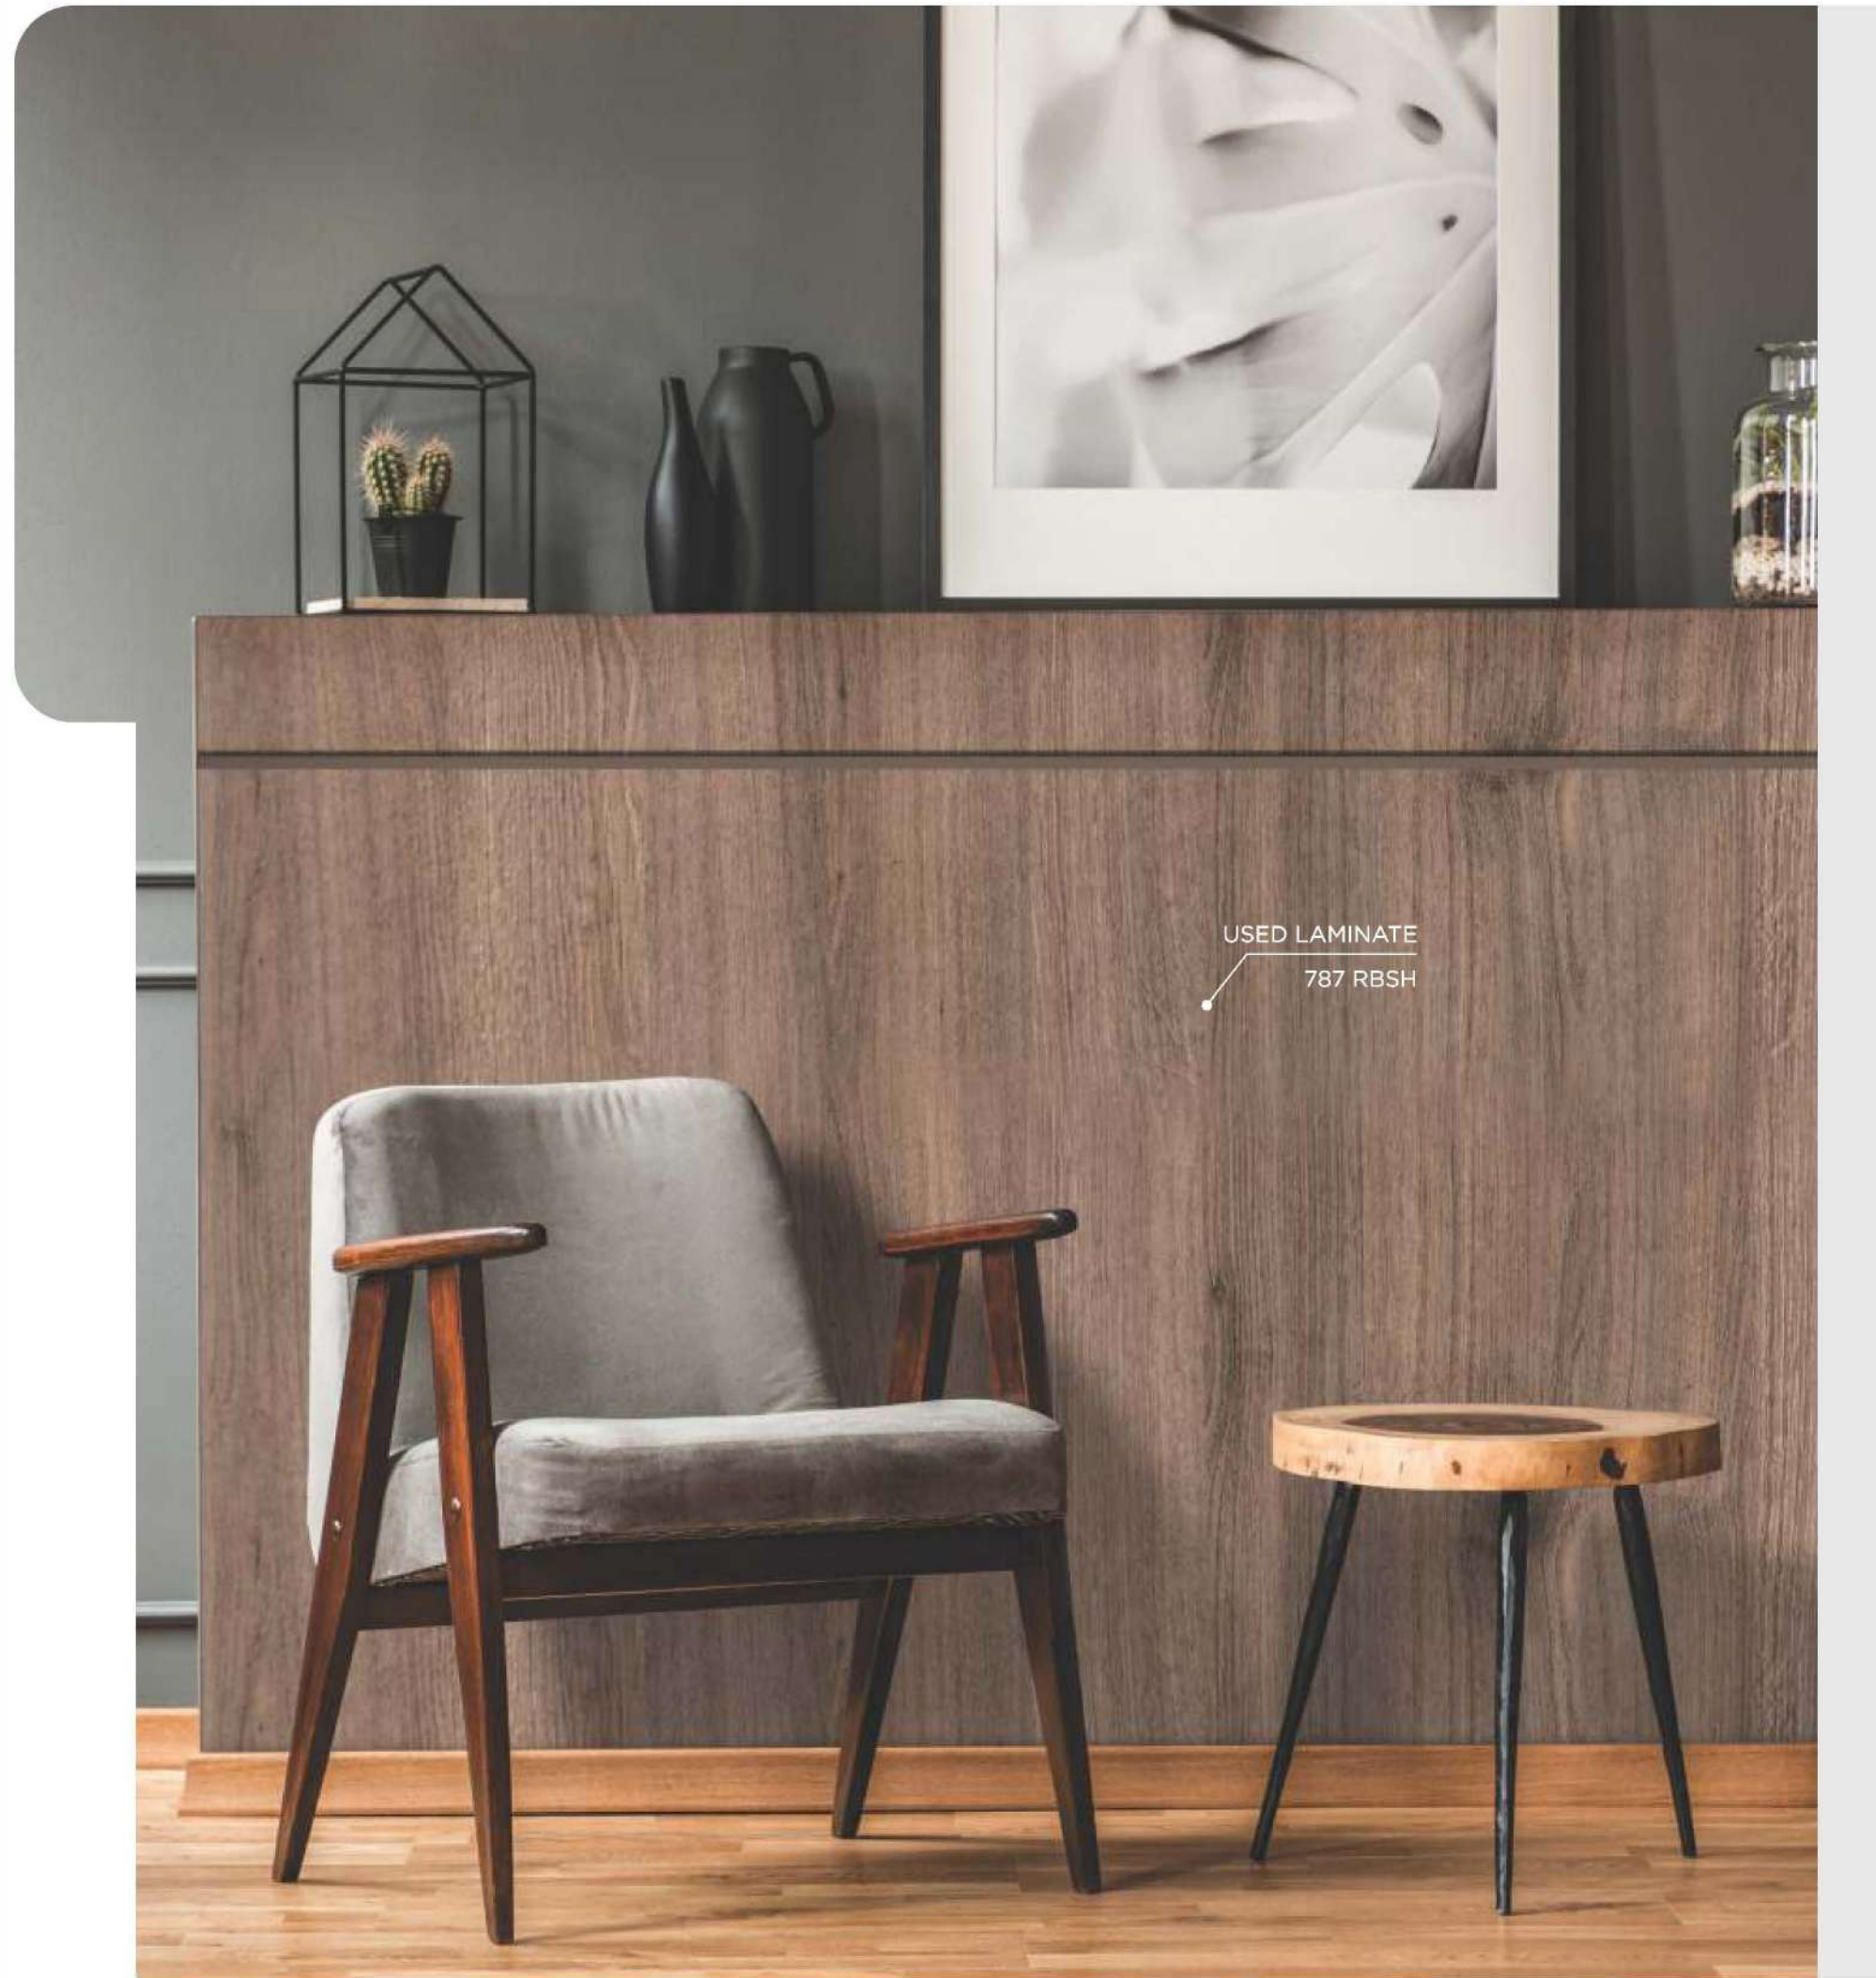

NEW

77102 RBSh
FROSTY
WHITE >>>
NEW

77787 RBSh | TAUPE WOOD >>> Z

NEW

77696 TX | BROWN LINEN >>>

77684 VNR | WIDE OAK SMOKED >>>

77687 VNR | WIDE OAK NATURAL >>>

77785 RBSH | QUARTER CUT TEAK » Z