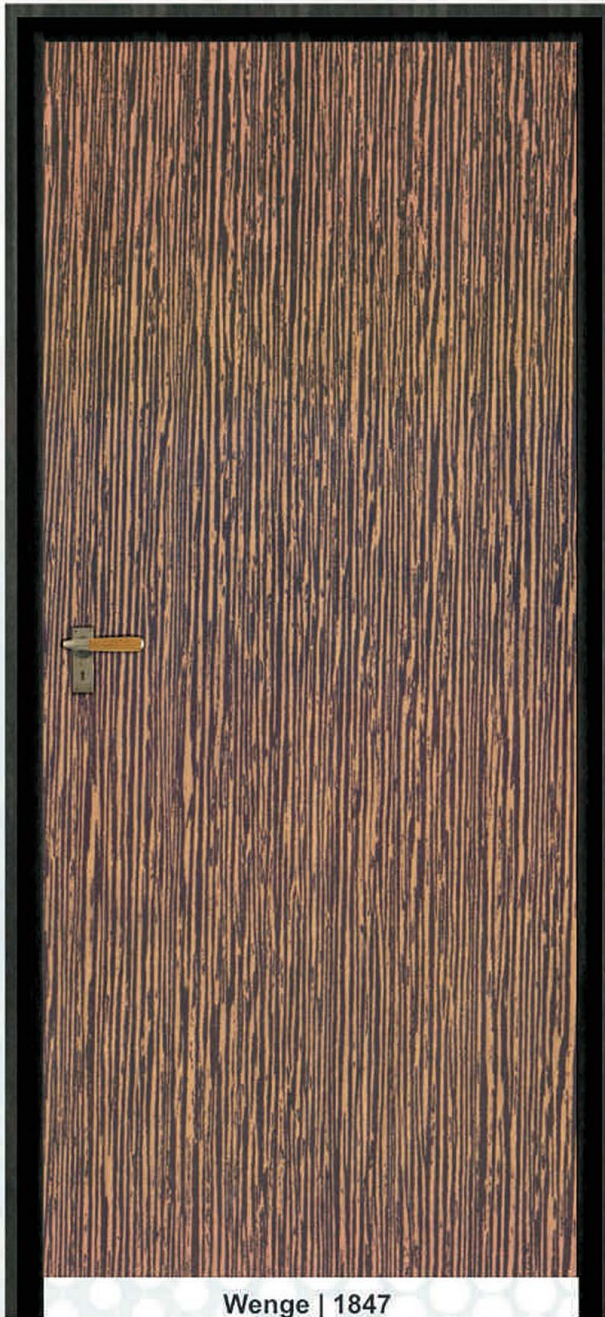

Size | 7 Feet x 3.25 Feet
7 Feet x 3 Feet

Also Available : 8 Feet x 4 Feet

Non Metallic Door Skin

Wenge | 1847