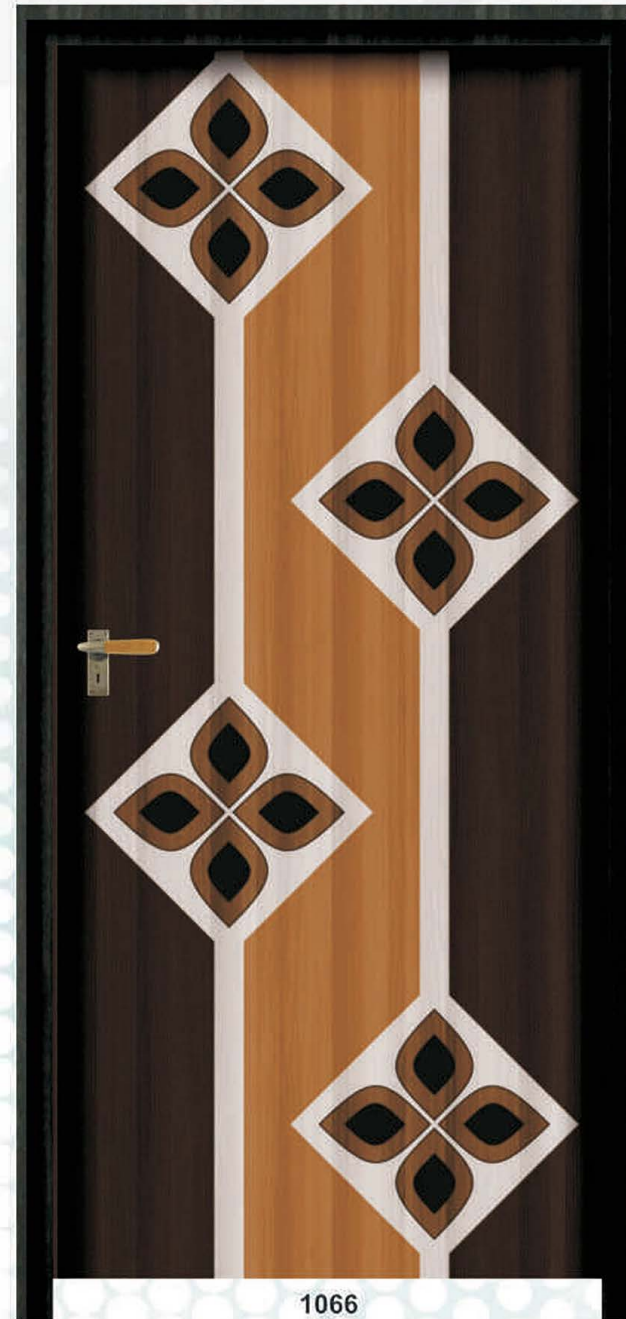

Size | 7 Feet x 3.25 Feet
7 Feet x 3 Feet

Non Metallic Door Skin