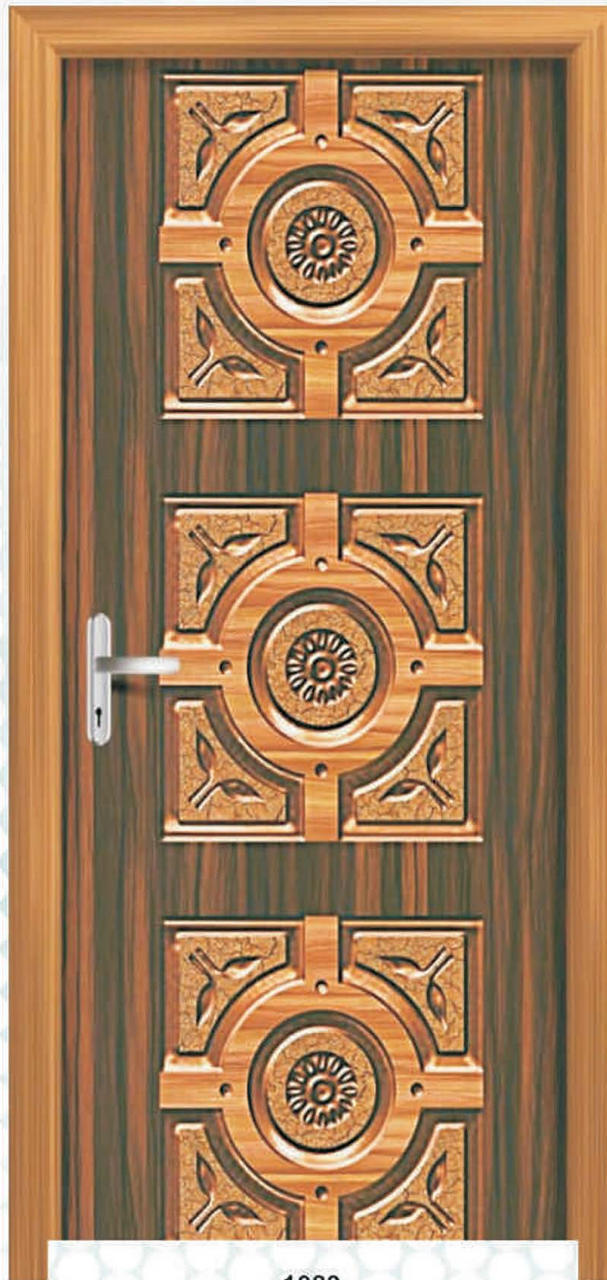

PREMIUM HD Digital | Door Skin

Premium
Range

HD-03

Premium
Range

HD-04

Size | 7 Feet x 3.25 Feet / 7 Feet x 3 Feet
8 Feet x 4 Feet

PREMIUM HD Digital | Door Skin

Premium Range

HD-05

Premium Range

HD-06

Shade May Vary for Printing Limitations. For Actual Shade & Design Go For Actual Product

Size | 7 Feet x 3.25 Feet / 7 Feet x 3 Feet
8 Feet x 4 Feet

PREMIUM HD Digital | Door Skin

Premium
Range

HD-07

Premium
Range

HD-08

Delasis industries

Size | 7 Feet x 3.25 Feet
7 Feet x 3 Feet

Non Metallic Door Skin

1085

1089

1087

Size | 7 Feet x 3.25 Feet
7 Feet x 3 Feet

Non Metallic Door Skin

Shade May Vary for Printing Limitations. For Actual Shade & Design Go For Actual Product

Size | 7 Feet x 3.25 Feet / 7 Feet x 3 Feet
Also Available : 8 Feet x 4 Feet