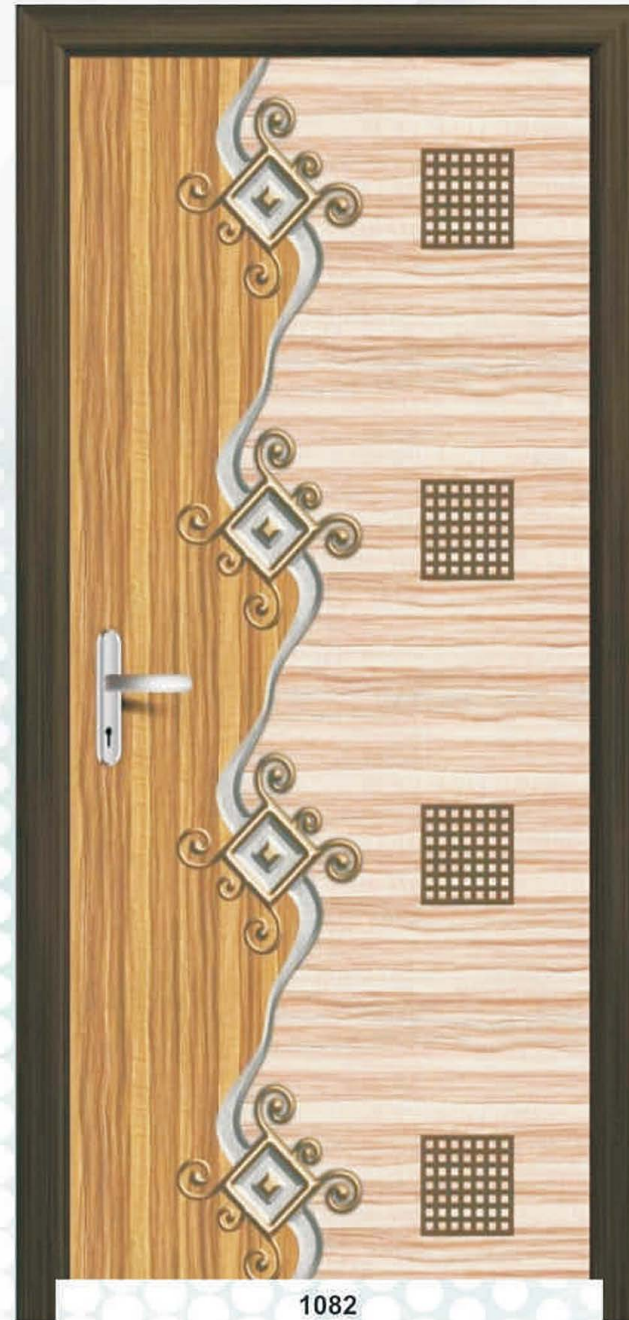

PREMIUM HD Digital | Door Skin

Premium
Range

HD-03

Premium
Range

HD-04

Size | 7 Feet x 3.25 Feet / 7 Feet x 3 Feet
8 Feet x 4 Feet

PREMIUM HD Digital | Door Skin

Premium Range

HD-05

Premium Range

HD-06

Shade May Vary for Printing Limitations. For Actual Shade & Design Go For Actual Product

Size | 7 Feet x 3.25 Feet / 7 Feet x 3 Feet
8 Feet x 4 Feet

PREMIUM HD Digital | Door Skin

Premium
Range

HD-07

Premium
Range

HD-08

Delasis industries

Size | 7 Feet x 3.25 Feet
7 Feet x 3 Feet

Non Metallic Door Skin

1085

1089

1087

Size | 7 Feet x 3.25 Feet
7 Feet x 3 Feet

Non Metallic Door Skin

Shade May Vary for Printing Limitations. For Actual Shade & Design Go For Actual Product

Size | 7 Feet x 3.25 Feet / 7 Feet x 3 Feet
Also Available : 8 Feet x 4 Feet