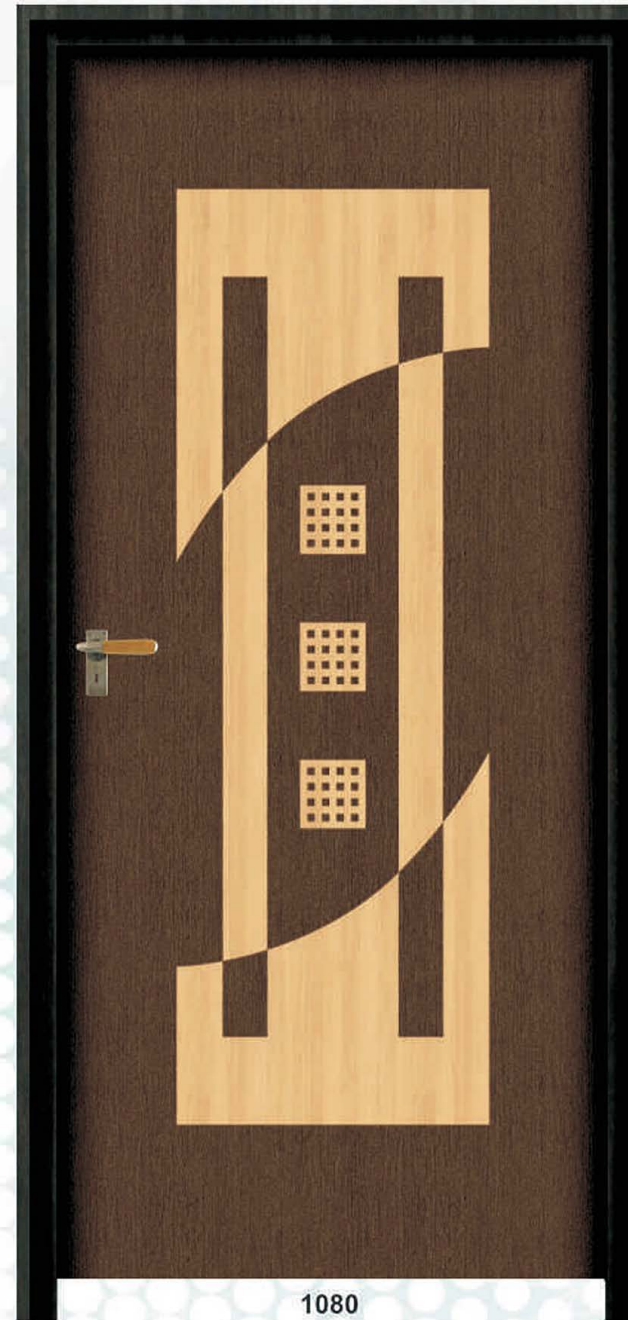

Non Metallic Door Skin

Size | 7 Feet x 3.25 Feet
7 Feet x 3 Feet

Non Metallic Door Skin

1077

1080

Shade May Vary for Printing Limitations. For Actual Shade & Design Go For Actual Product

Size | 7 Feet x 3.25 Feet
7 Feet x 3 Feet