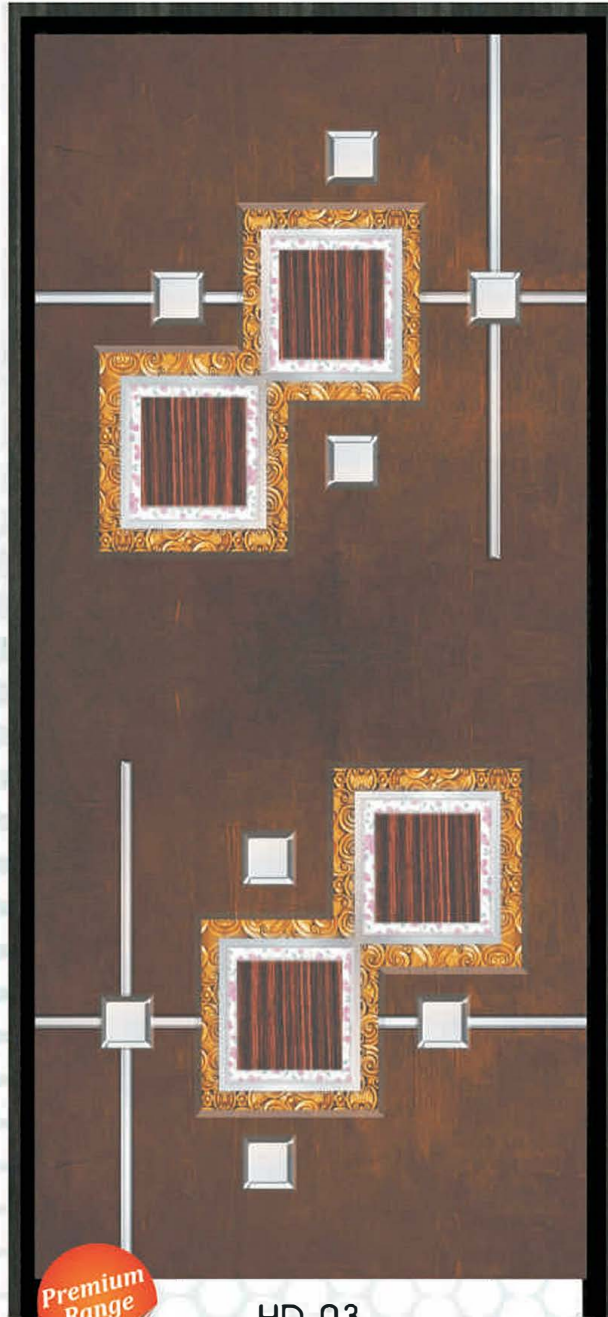

PREMIUM HD Digital | Door Skin

Premium
Range

HD-01

Premium
Range

HD-02

Shade May Vary for Printing Limitations. For Actual Shade & Design Go For Actual Product

Size | 7 Feet x 3.25 Feet / 7 Feet x 3 Feet
8 Feet x 4 Feet

PREMIUM HD Digital | Door Skin

Premium
Range

HD-03

Premium
Range

HD-04

Size | 7 Feet x 3.25 Feet / 7 Feet x 3 Feet
8 Feet x 4 Feet

PREMIUM HD Digital | Door Skin

Premium Range

HD-05

Premium Range

HD-06

Shade May Vary for Printing Limitations. For Actual Shade & Design Go For Actual Product

Size | 7 Feet x 3.25 Feet / 7 Feet x 3 Feet
8 Feet x 4 Feet

PREMIUM HD Digital | Door Skin