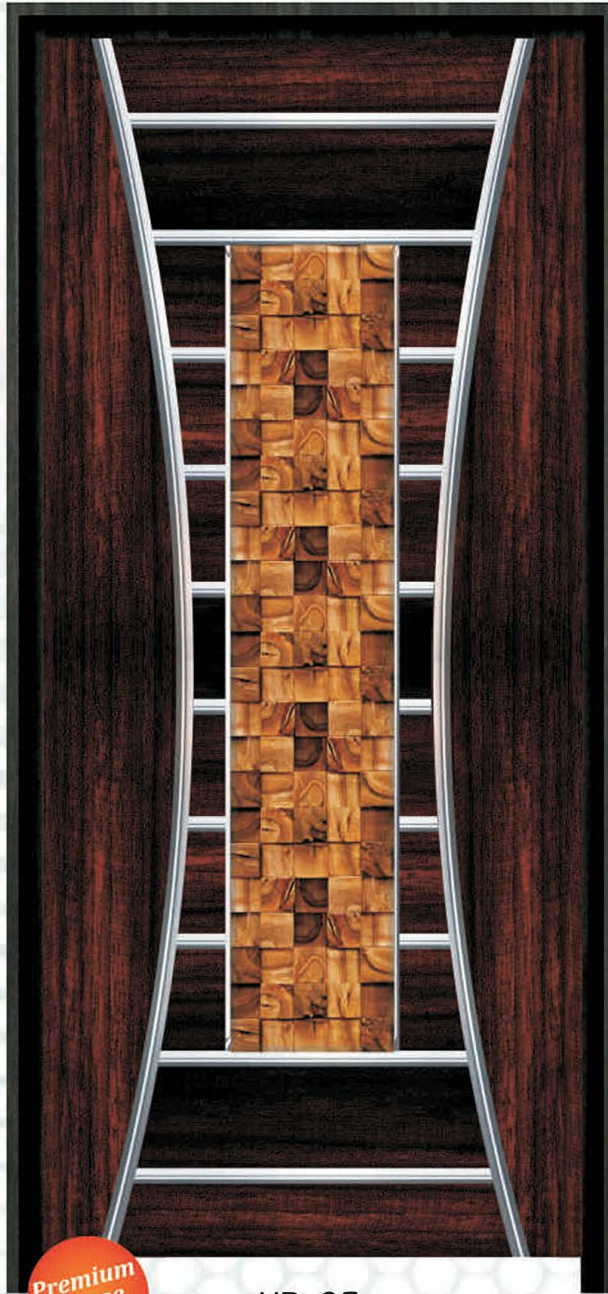

PREMIUM HD Digital | Door Skin

Premium
Range

HD-01

Premium
Range

HD-02

Shade May Vary for Printing Limitations. For Actual Shade & Design Go For Actual Product

Size | 7 Feet x 3.25 Feet / 7 Feet x 3 Feet
8 Feet x 4 Feet

PREMIUM HD Digital | Door Skin

Premium
Range

HD-03

Premium
Range

HD-04

Size | 7 Feet x 3.25 Feet / 7 Feet x 3 Feet
8 Feet x 4 Feet

PREMIUM HD Digital | Door Skin

Premium Range

HD-05

Premium Range

HD-06

Shade May Vary for Printing Limitations. For Actual Shade & Design Go For Actual Product

Size | 7 Feet x 3.25 Feet / 7 Feet x 3 Feet
8 Feet x 4 Feet

PREMIUM HD Digital | Door Skin

1089

1087

Size | 7 Feet x 3.25 Feet
7 Feet x 3 Feet

Non Metallic Door Skin

Shade May Vary for Printing Limitations. For Actual Shade & Design Go For Actual Product

Size | 7 Feet x 3.25 Feet / 7 Feet x 3 Feet
Also Available : 8 Feet x 4 Feet