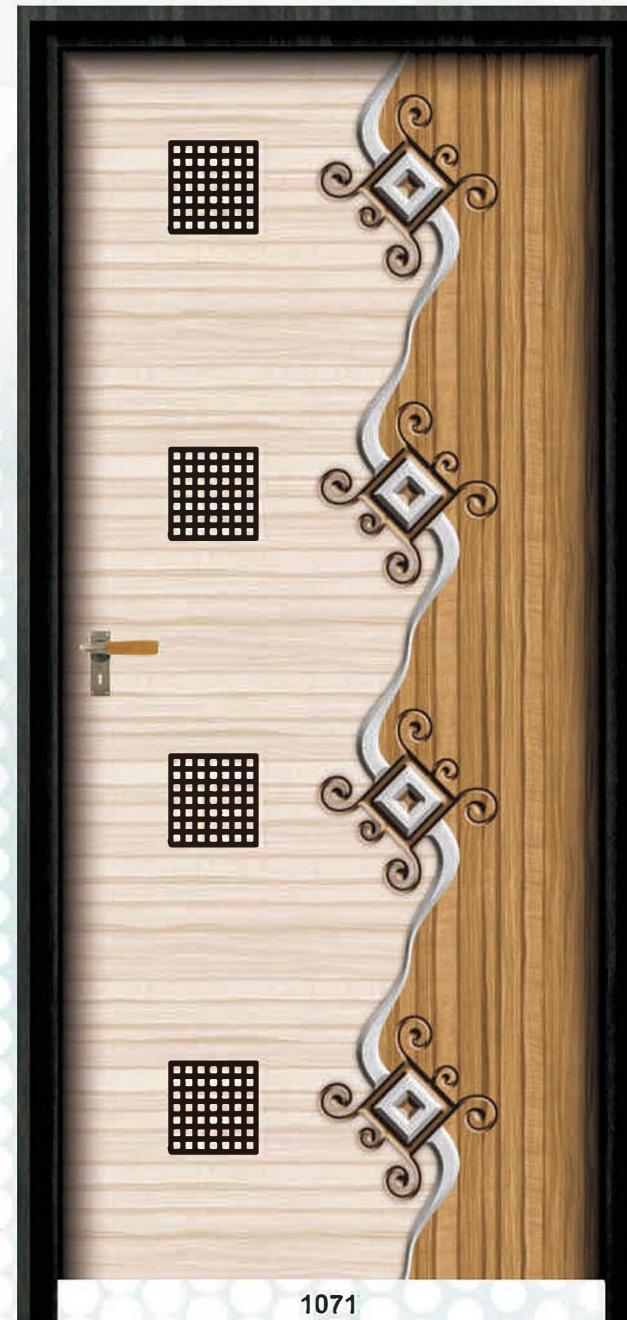

PREMIUM HD Digital | Door Skin

Premium
Range

HD-01

Premium
Range

HD-02

Shade May Vary for Printing Limitations. For Actual Shade & Design Go For Actual Product

Size | 7 Feet x 3.25 Feet / 7 Feet x 3 Feet
8 Feet x 4 Feet

Non Metallic Door Skin

1057

1058

Size | 7 Feet x 3.25 Feet
7 Feet x 3 Feet

Non Metallic Door Skin

Shade May Vary for Printing Limitations. For Actual Shade & Design Go For Actual Product

Size | 7 Feet x 3.25 Feet
7 Feet x 3 Feet

Non Metallic Door Skin

Size | 7 Feet x 3.25 Feet
7 Feet x 3 Feet

Non Metallic Door Skin

1070

Shade May Vary for Printing Limitations.
For Actual Shade & Design Go For Actual Product

Size | 7 Feet x 3.25 Feet
7 Feet x 3 Feet

Non Metallic Door Skin

Size | 7 Feet x 3.25 Feet
7 Feet x 3 Feet

Non Metallic Door Skin

1073

Shade May Vary for Printing Limitations.
For Actual Shade & Design Go For Actual Product

Size | 7 Feet x 3.25 Feet
7 Feet x 3 Feet