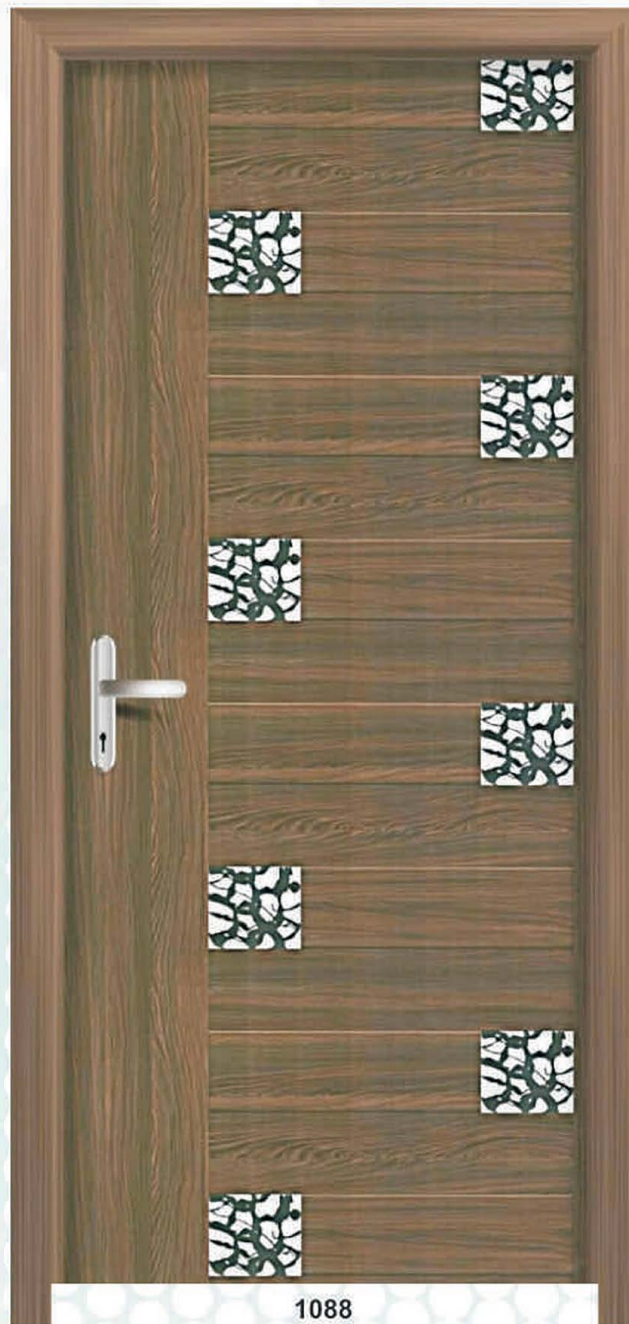

PREMIUM HD Digital | Door Skin

Premium
Range

HD-01

Premium
Range

HD-02

Shade May Vary for Printing Limitations. For Actual Shade & Design Go For Actual Product

Size | 7 Feet x 3.25 Feet / 7 Feet x 3 Feet
8 Feet x 4 Feet

HD-05

Premium Range

HD-06

Shade May Vary for Printing Limitations. For Actual Shade & Design Go For Actual Product

Size | 7 Feet x 3.25 Feet / 7 Feet x 3 Feet
8 Feet x 4 Feet

PREMIUM HD Digital | Door Skin

1089

1087

Size | 7 Feet x 3.25 Feet
7 Feet x 3 Feet

Non Metallic Door Skin

Shade May Vary for Printing Limitations. For Actual Shade & Design Go For Actual Product

Size | 7 Feet x 3.25 Feet / 7 Feet x 3 Feet
Also Available : 8 Feet x 4 Feet

Non Metallic Door Skin

Size | 7 Feet x 3.25 Feet
7 Feet x 3 Feet

Non Metallic Door Skin

Shade May Vary for Printing Limitations. For Actual Shade & Design Go For Actual Product

Size | 7 Feet x 3.25 Feet
7 Feet x 3 Feet